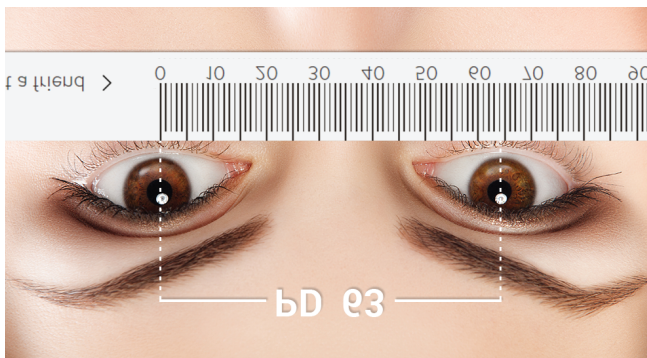

How To Measure PD (Pupillary Distance)

1. Print out this page at 100% without scaling. Verify proper scale by placing a credit card over the credit card image below.
2. Fold the PD ruler in half along the indicated line in the middle of this page.
3. Measure yourself in front of the mirror or have a friend measure your PD.

Measure Yourself In Front Of The Mirror

1. Look straight ahead and mark the stop on the ruler that lines up with the center of your left pupil.
2. Place the PD ruler over the bridge of your nose with the 0 above the center of your right pupil.

Have A Friend Measure Your PD

1. Place the PD ruler over the bridge of the nose with the 0 above the center of their right pupil.
2. Look straight ahead and mark the stop on the ruler that lines up with the center of your friend's left pupil.

IMPORTANT

Place your credit card over this image to verify proper scale. If this PDF is printed at the wrong scale, your PD measurement will be inaccurate.