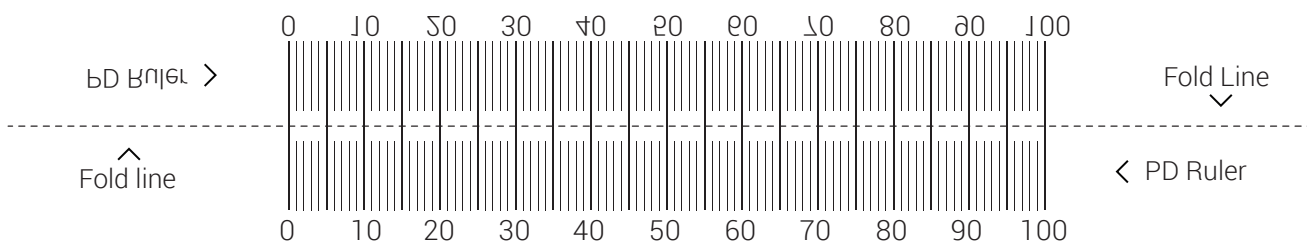

How To Measure PD (Pupillary Distance)

1. Print out this page at 100% without scaling. Verify proper scale by placing a credit card over the credit card image below.
2. Fold the PD ruler in half along the indicated line in the middle of this page.
3. Measure yourself in front of the mirror or have a friend measure your PD.

Measure Yourself In Front Of The Mirror

1. Look straight ahead and mark the stop on the ruler that lines up with the center of your left pupil.
2. Place the PD ruler over the bridge of your nose with the 0 above the center of your right pupil.