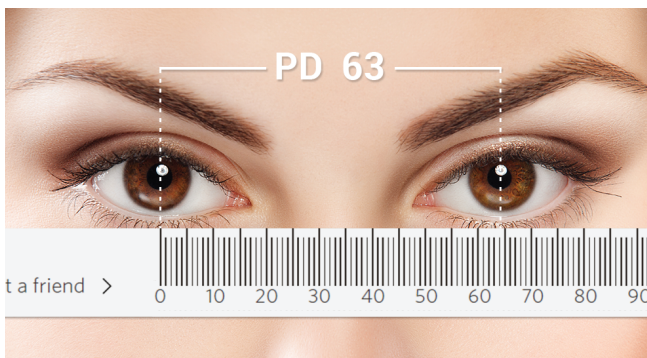

How To Measure PD (Pupillary Distance)

1. Print out this page at 100% without scaling. Verify proper scale by placing a credit card over the credit card image below.
2. Fold the PD ruler in half along the indicated line in the middle of this page.
3. Measure yourself in front of the mirror or have a friend measure your PD.

Measure Yourself In Front Of The Mirror

1. Look straight ahead and mark the stop on the ruler that lines up with the center of your left pupil.
2. Place the PD ruler over the bridge of your nose with the 0 above the center of your right pupil.

Have A Friend Measure Your PD

1. Place the PD ruler over the bridge of the nose with the 0 above the center of their right pupil.
2. Look straight ahead and mark the stop on the ruler that lines up with the center of your friend's left pupil.

IMPORTANT

Place your credit card over this image to verify proper scale. If this PDF is printed at the wrong scale, your PD measurement will be inaccurate.